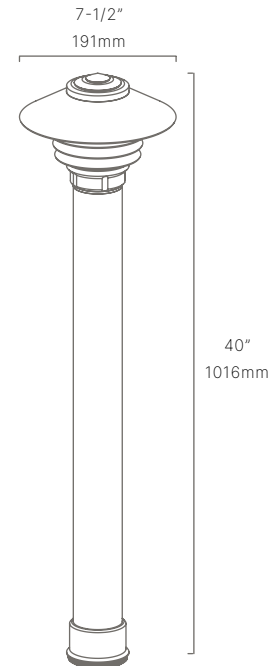

P. 760.931.2910

O. 2742 Loker Ave. W Carlsbad CA 92010

W. www.auroralight.com

MADE IN USA
WITH DOMESTIC & IMPORTED MATERIALS